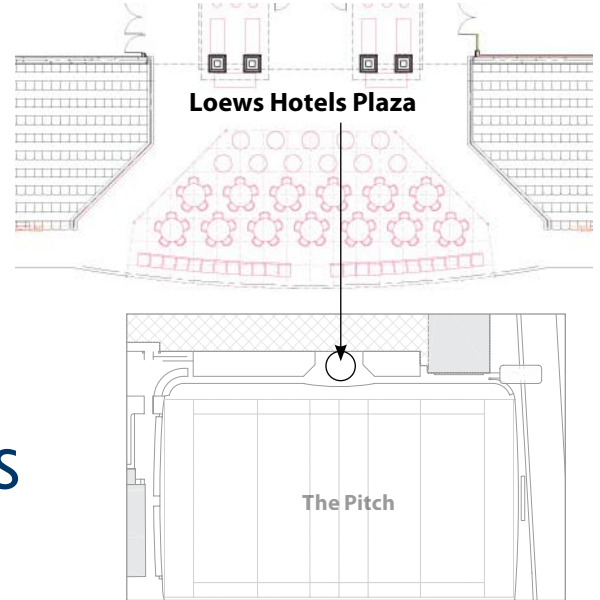

**INFINITY PARK**  
*Event Center*  
VILLAGE OF GLENDALE

*Loews Hotels Plaza*

Infinity Park is ready to host your next event! With multiple accommodations for all types of events, we feel confident we can meet your needs. The Loews Hotels Plaza, located mid-field, outside the main atrium to the sports center, is an ideal outdoor venue at Infinity Park. Perfect for main stage entertainment when dining on the field or for a reception of up to 300 guests.

**FEATURES OF THE LOEWS HOTELS PLAZA**

- Complimentary Parking
- Overlooks the Pitch
- Backdrop of the field and scoreboard
- Substantial power sources

**CAPACITY & RATES**

SQUARE FT	RECEPTION	BANQUET	SUNDAY - WEDNESDAY	THURSDAY	FRIDAY - SATURDAY	HOLIDAY / PRIME
3,100	300	175	\$400	\$600	\$750	\$1000