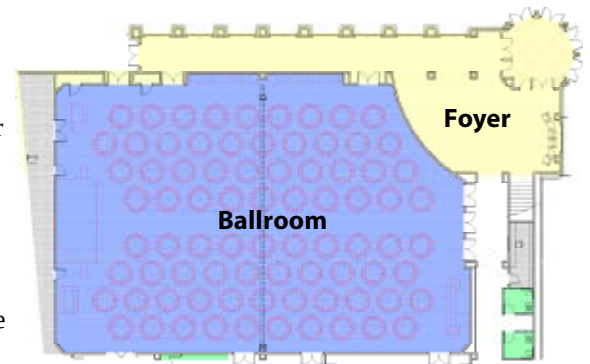

INFINITY PARK
Event Center
VILLAGE OF GLENDALE

International Ballroom

Infinity Park is ready to host your next event! With multiple accommodations for all types of events, we feel confident we can meet your needs. When selecting Infinity Park Event Center guests are greeted in the Grand Foyer which is uniquely designed with a semi-circle entrance in comfortable earth tones. The large ballroom seats up to 750 guests and has a grand scale and a formal feeling. Walls embellished with brushed gold wainscoting gives a luxurious feel to this space. High ceilings with state-of-the-art lighting and projection systems provide the backdrop for a unique atmosphere that can be customized for any event.

FEATURES OF THE INTERNATIONAL BALLROOM

- Complimentary parking
- Private entrance
- Surround sound & projection system
- Variety of Denver's top caterers to serve you
- Surround projection screens
- In-room audio with background house music
- 5' Round tables and banquet chairs
- Custom digital signage
- Power and data line access throughout floor and walls
- Accordion wall to split ballroom in half
- Prefunction space in the Grand Foyer
- Greenroom off the ballroom
- Basic audio-visual package, stage, podium and microphone